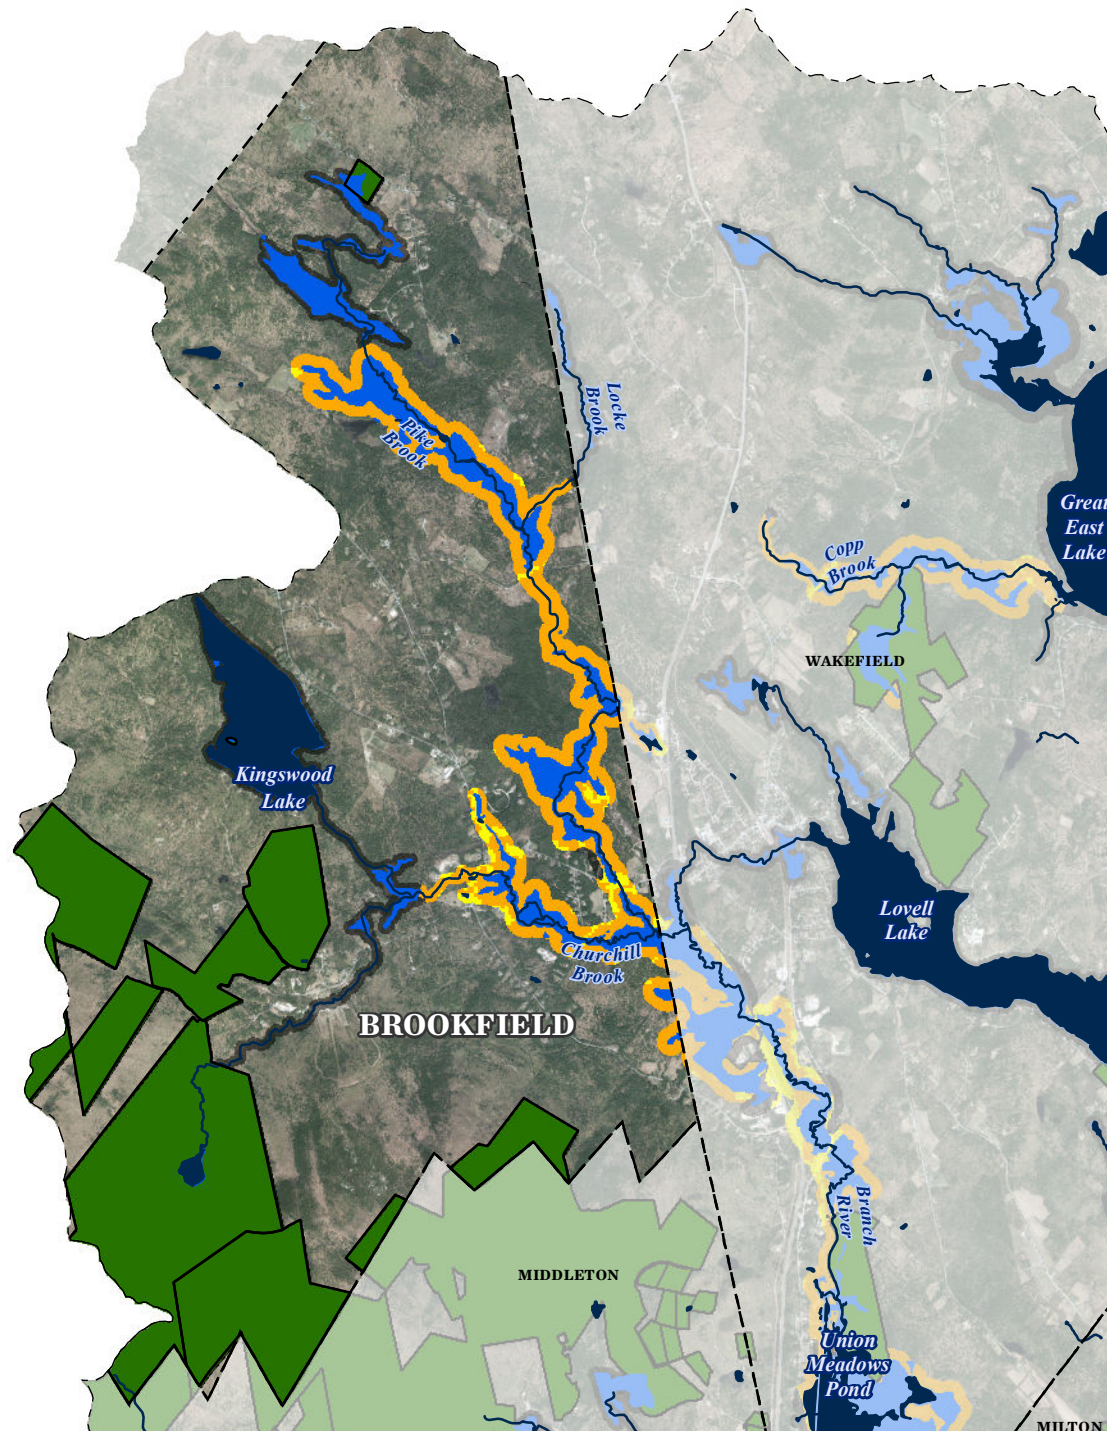

Buffer Options for the Bay

Buffers for Water Quality Protection

Brookfield, NH

Legend

Riparian Buffer Areas

- Restoration Priority
- Protection Priority
- Other Riparian Buffer

Surface Water or Wetland

- Prime Wetland
- Estuary
- Freshwater Wetland
- Open Water
- Conservation Land
- Municipal Boundary (clipped to coastal watershed)

Map created 9/22/2017 by:

New Hampshire
Data displayed from NH GRANIT, NHDES, and The Nature Conservancy.