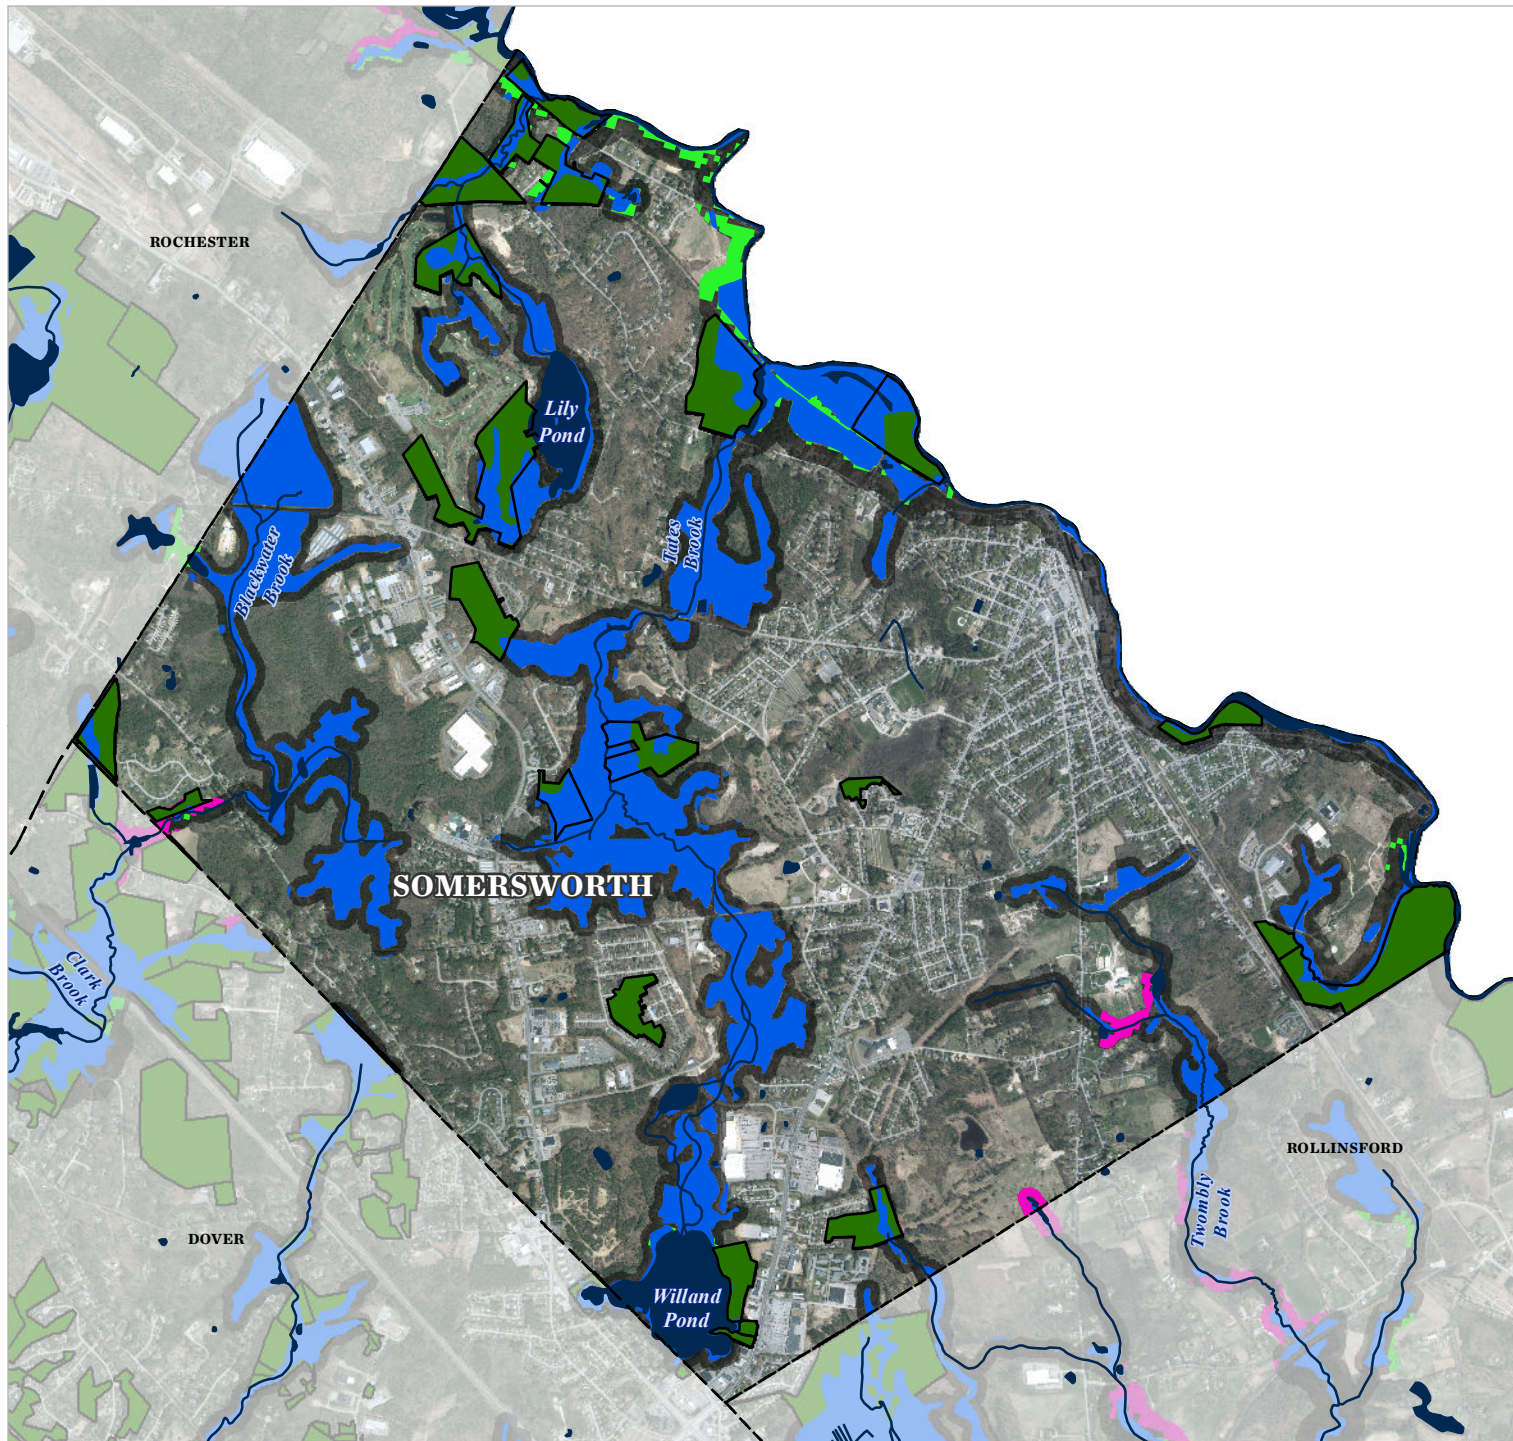

# Buffer Options for the Bay

## Wildlife Action Plan Habitats within Riparian Buffers

Somersworth, NH

### Legend

Map created 9/22/2017 by:

Data displayed from NH GRANIT, NHFG,  
and The Nature Conservancy.