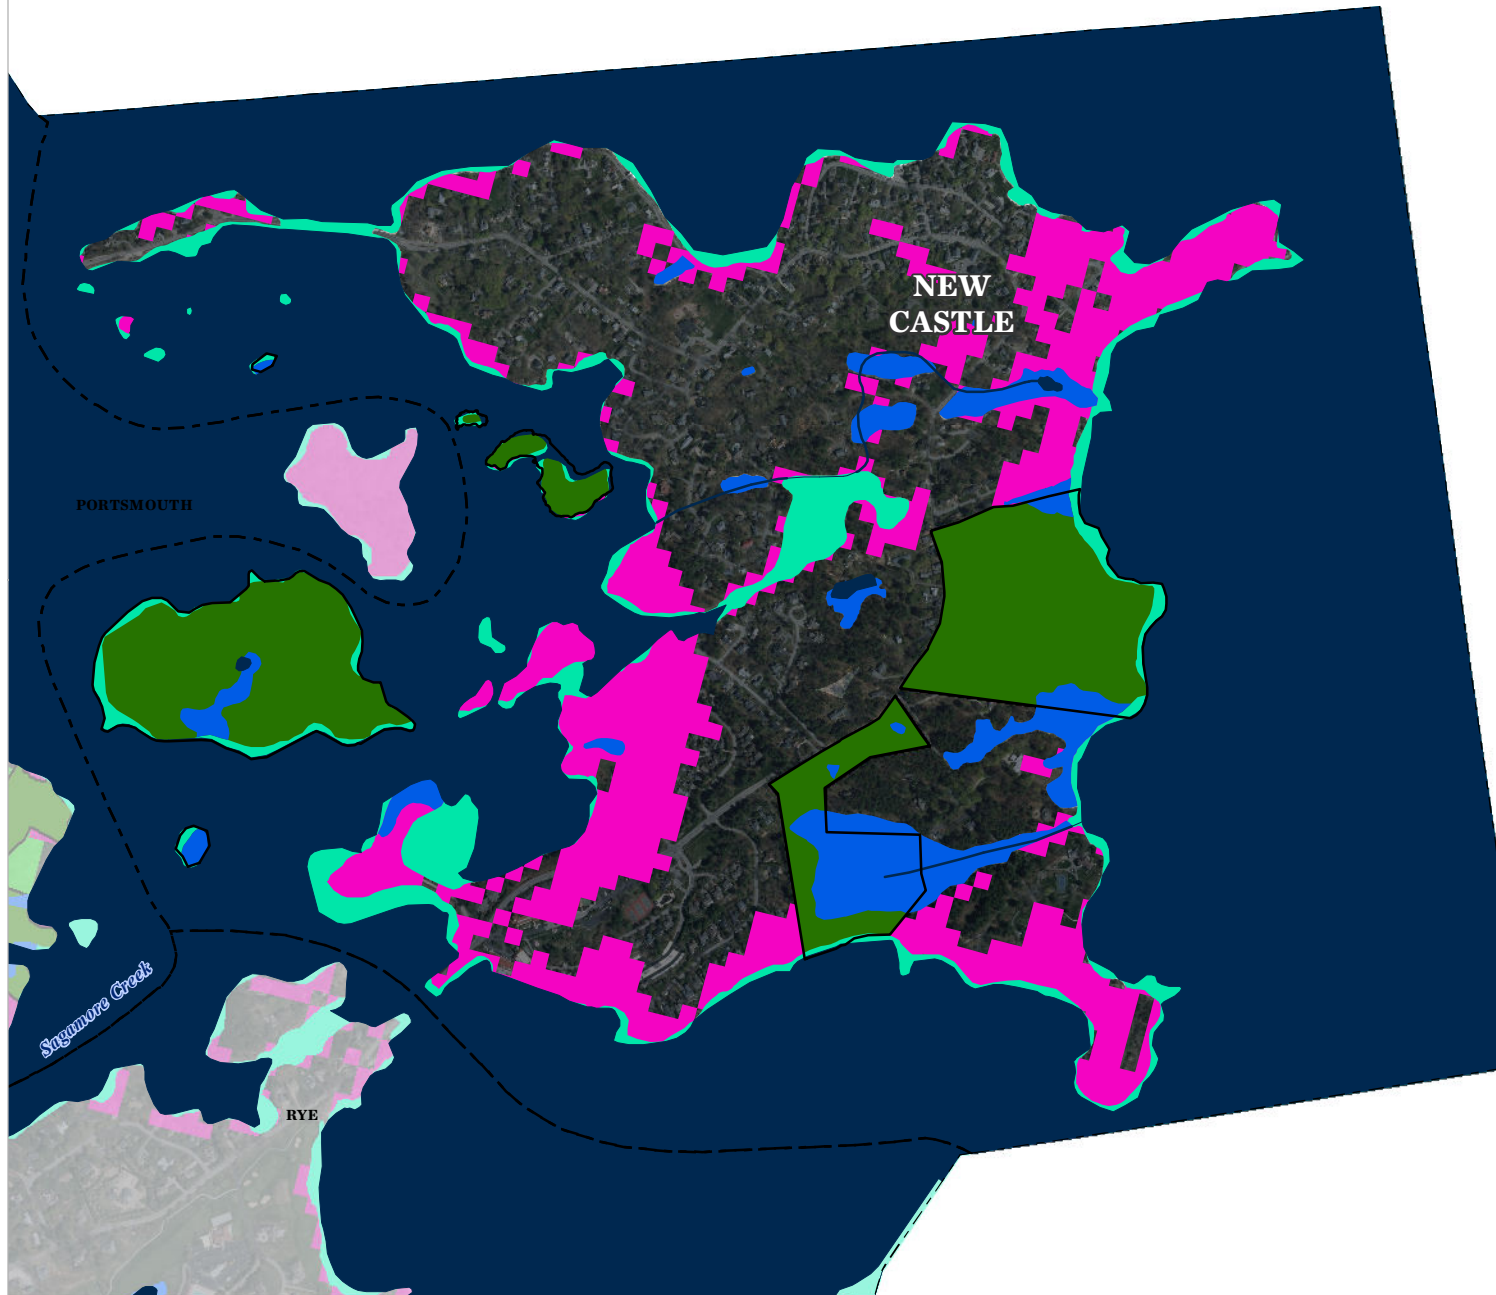

Buffer Options for the Bay

Wildlife Action Plan Habitats within Riparian Buffers

New Castle, NH

Legend

Wildlife Action Plan Habitats within Riparian Buffers

- Tier 1
- Tier 2
- Other Riparian Buffer

Surface Water or Wetland

- Estuary
- Freshwater Wetland
- Open Water
- Conservation Land
- Municipal Boundary (clipped to coastal watershed)

Map created 9/22/2017 by:

Data displayed from NH GRANIT, NHFG, and The Nature Conservancy.