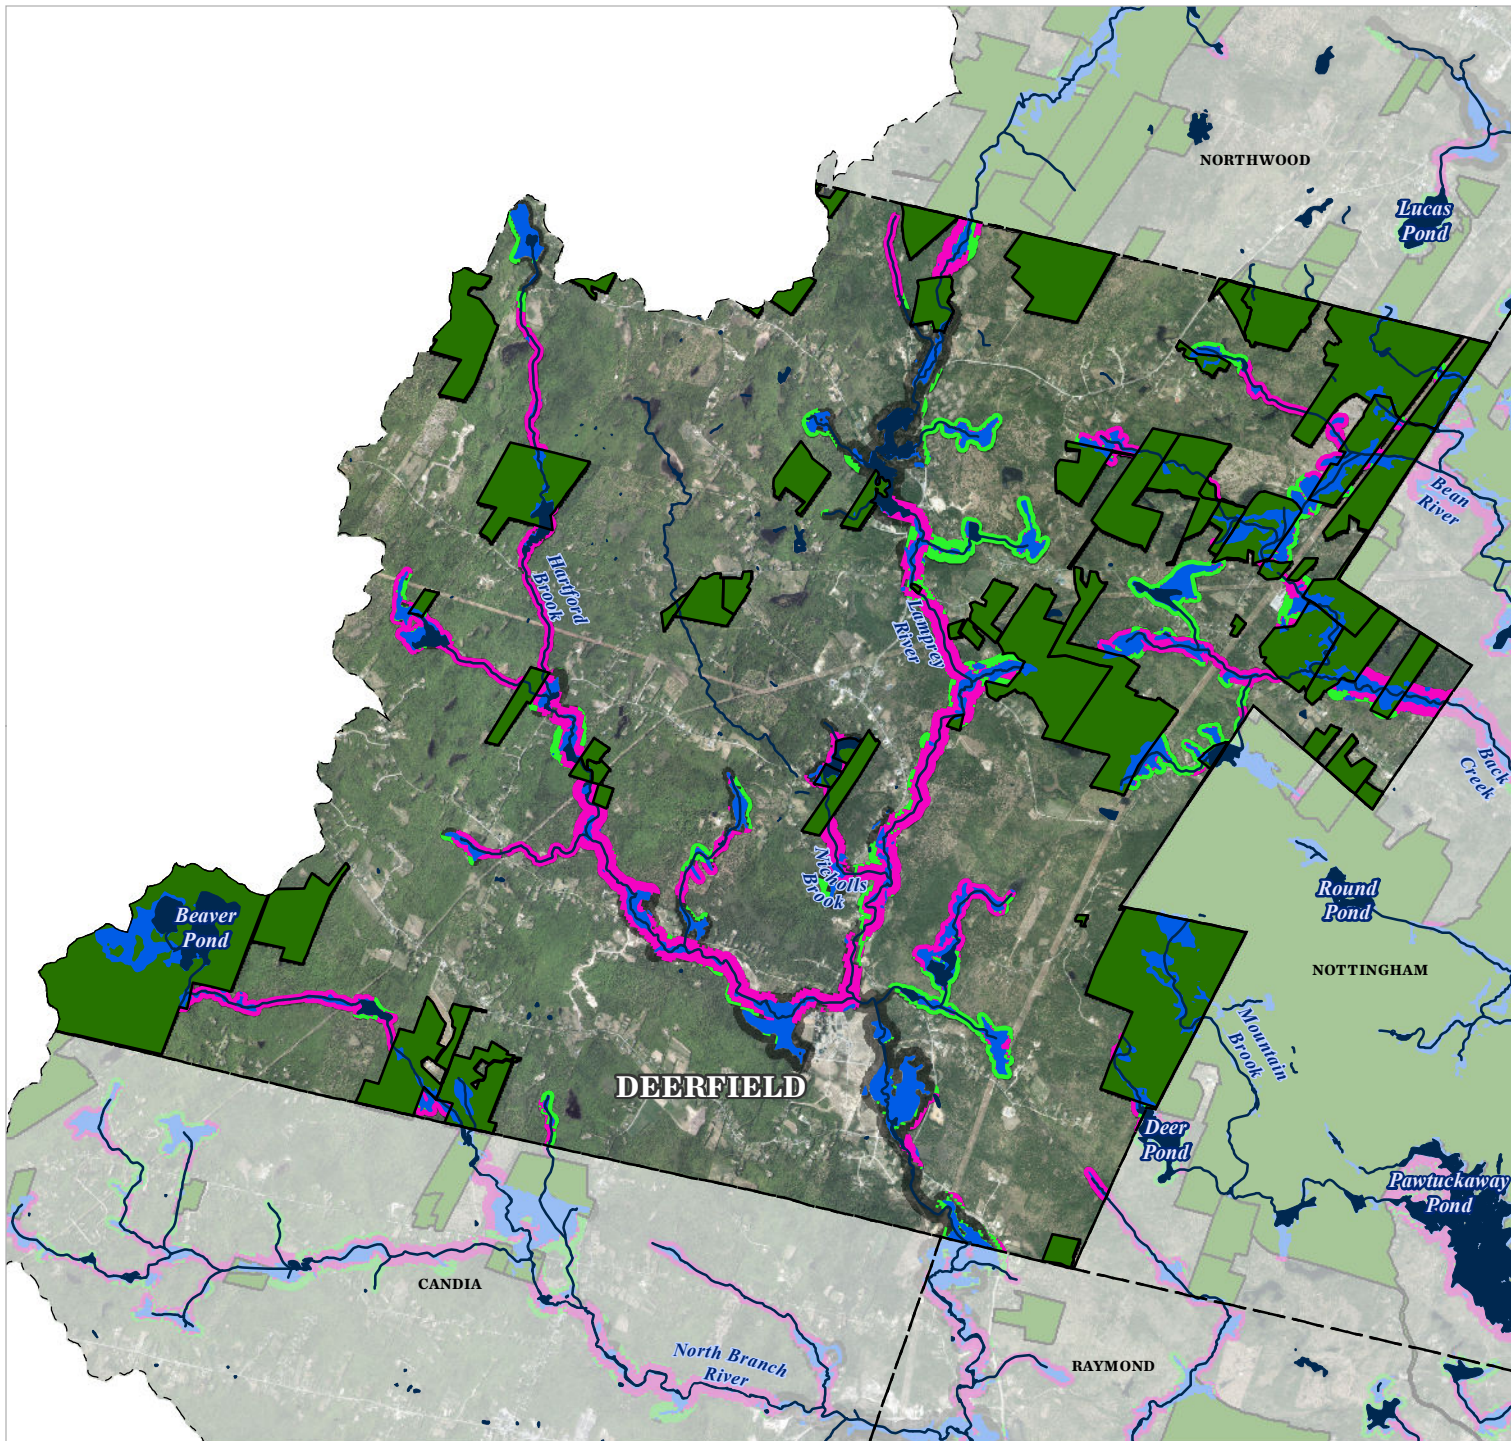

Buffer Options for the Bay

Wildlife Action Plan Habitats within Riparian Buffers

Deerfield, NH

Legend

Wildlife Action Plan Habitats within Riparian Buffers

- Tier 1
- Tier 2
- Other Riparian Buffer

Surface Water or Wetland

- Estuary
- Freshwater Wetland
- Open Water
- Conservation Land
- Municipal Boundary (clipped to coastal watershed)

Map created 9/22/2017 by:

Data displayed from NH GRANIT, NHFG, and The Nature Conservancy.