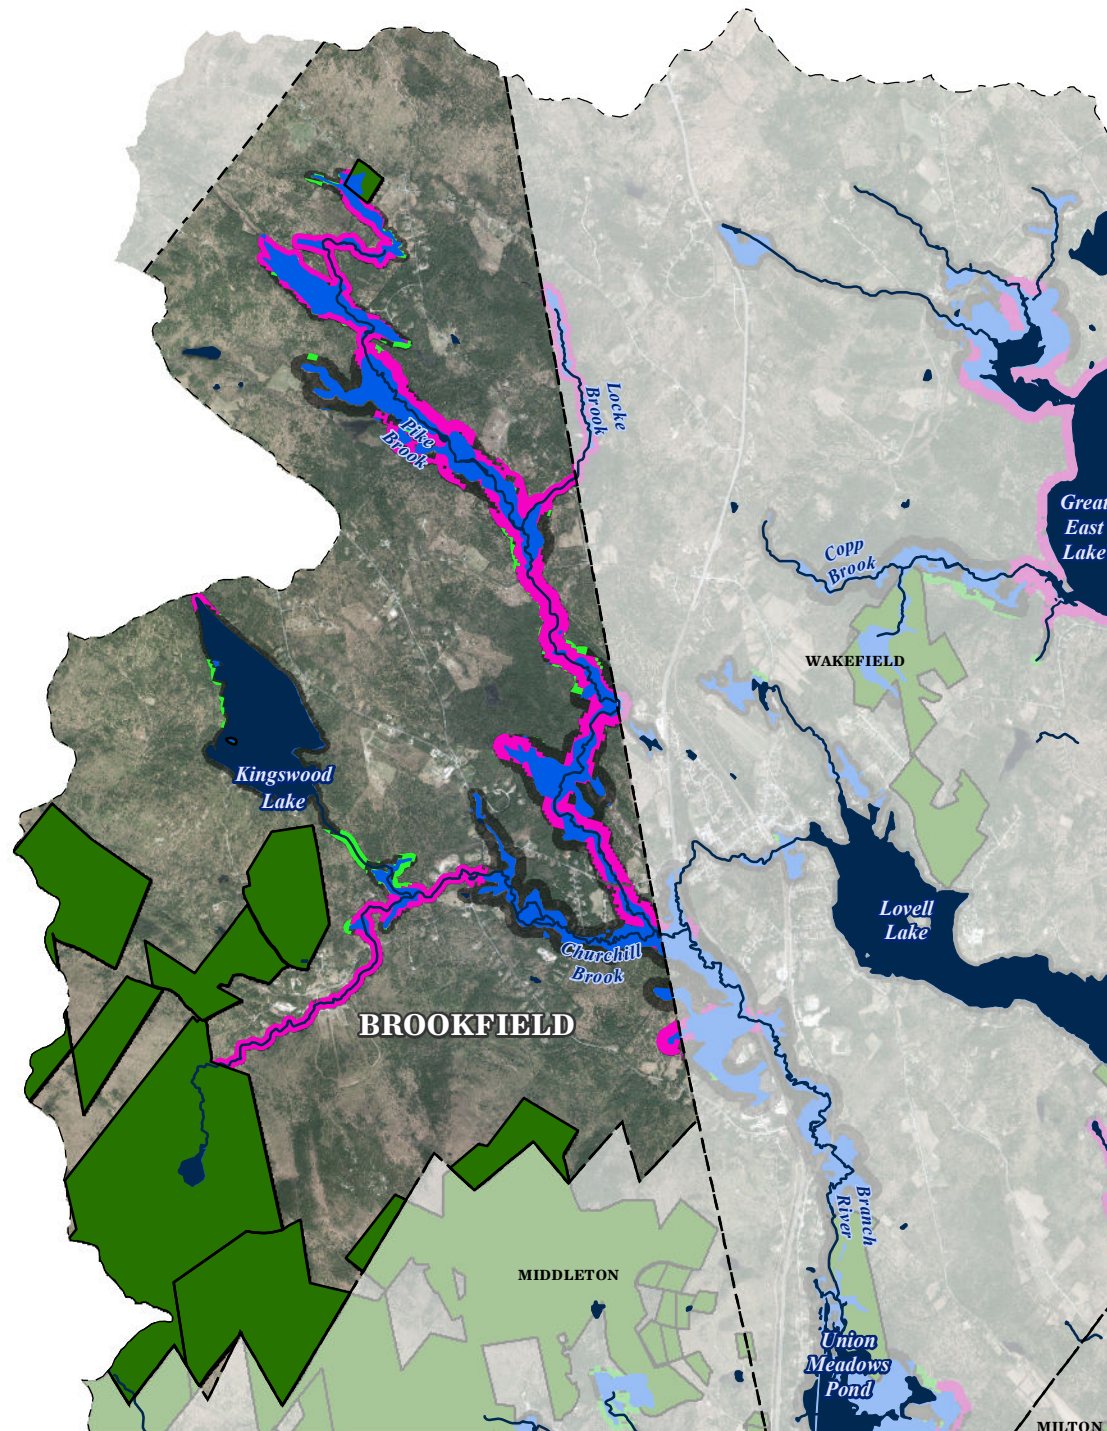

Buffer Options for the Bay

Wildlife Action Plan Habitats within Riparian Buffers

Brookfield, NH

Legend

Wildlife Action Plan Habitats within Riparian Buffers

- Tier 1
 - Tier 2
 - Other Riparian Buffer
- #### Surface Water or Wetland
- Estuary
 - Freshwater Wetland
 - Open Water
 - Conservation Land
 - Municipal Boundary (clipped to coastal watershed)

Map created 9/22/2017 by:

New Hampshire

Data displayed from NH GRANIT, NHFG, and The Nature Conservancy.